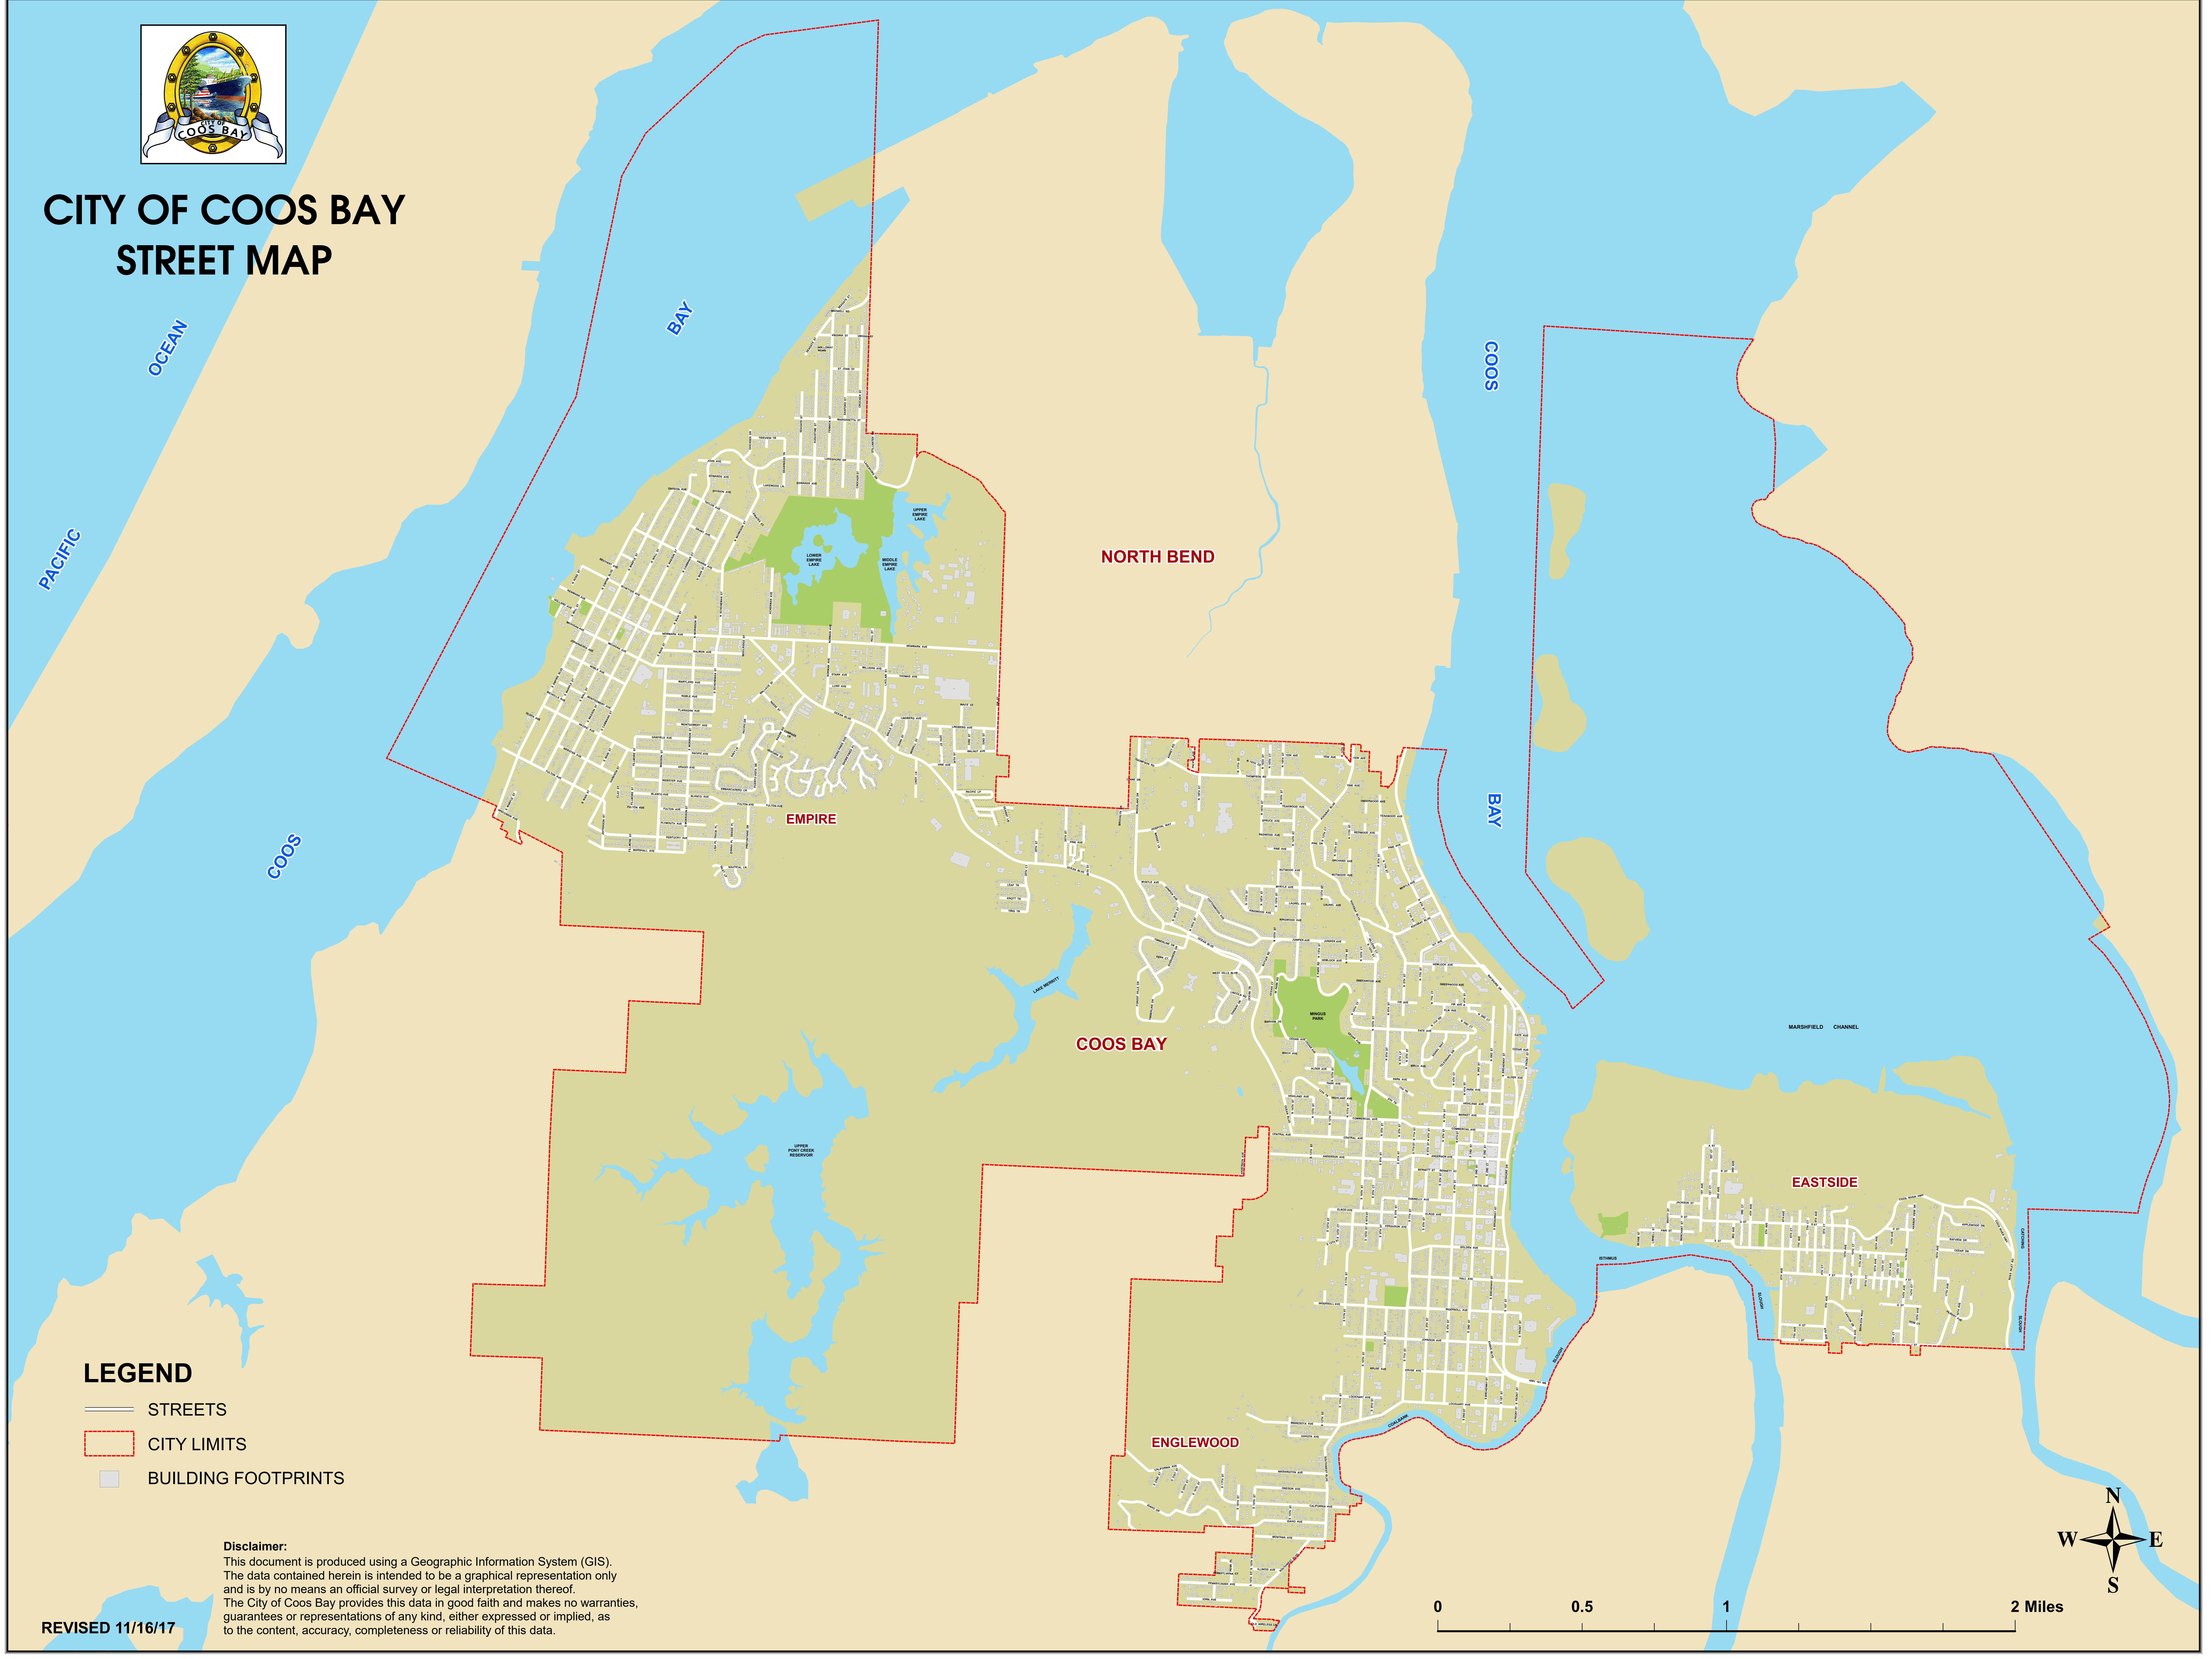

# CITY OF COOS BAY STREET MAP

## LEGEND

- STREETS
- ▭ CITY LIMITS
- ▭ BUILDING FOOTPRINTS

**Disclaimer:**  
This document is produced using a Geographic Information System (GIS). The data contained herein is intended to be a graphical representation only and is by no means an official survey or legal interpretation thereof. The City of Coos Bay provides this data in good faith and makes no warranties, guarantees or representations of any kind, either expressed or implied, as to the content, accuracy, completeness or reliability of this data.