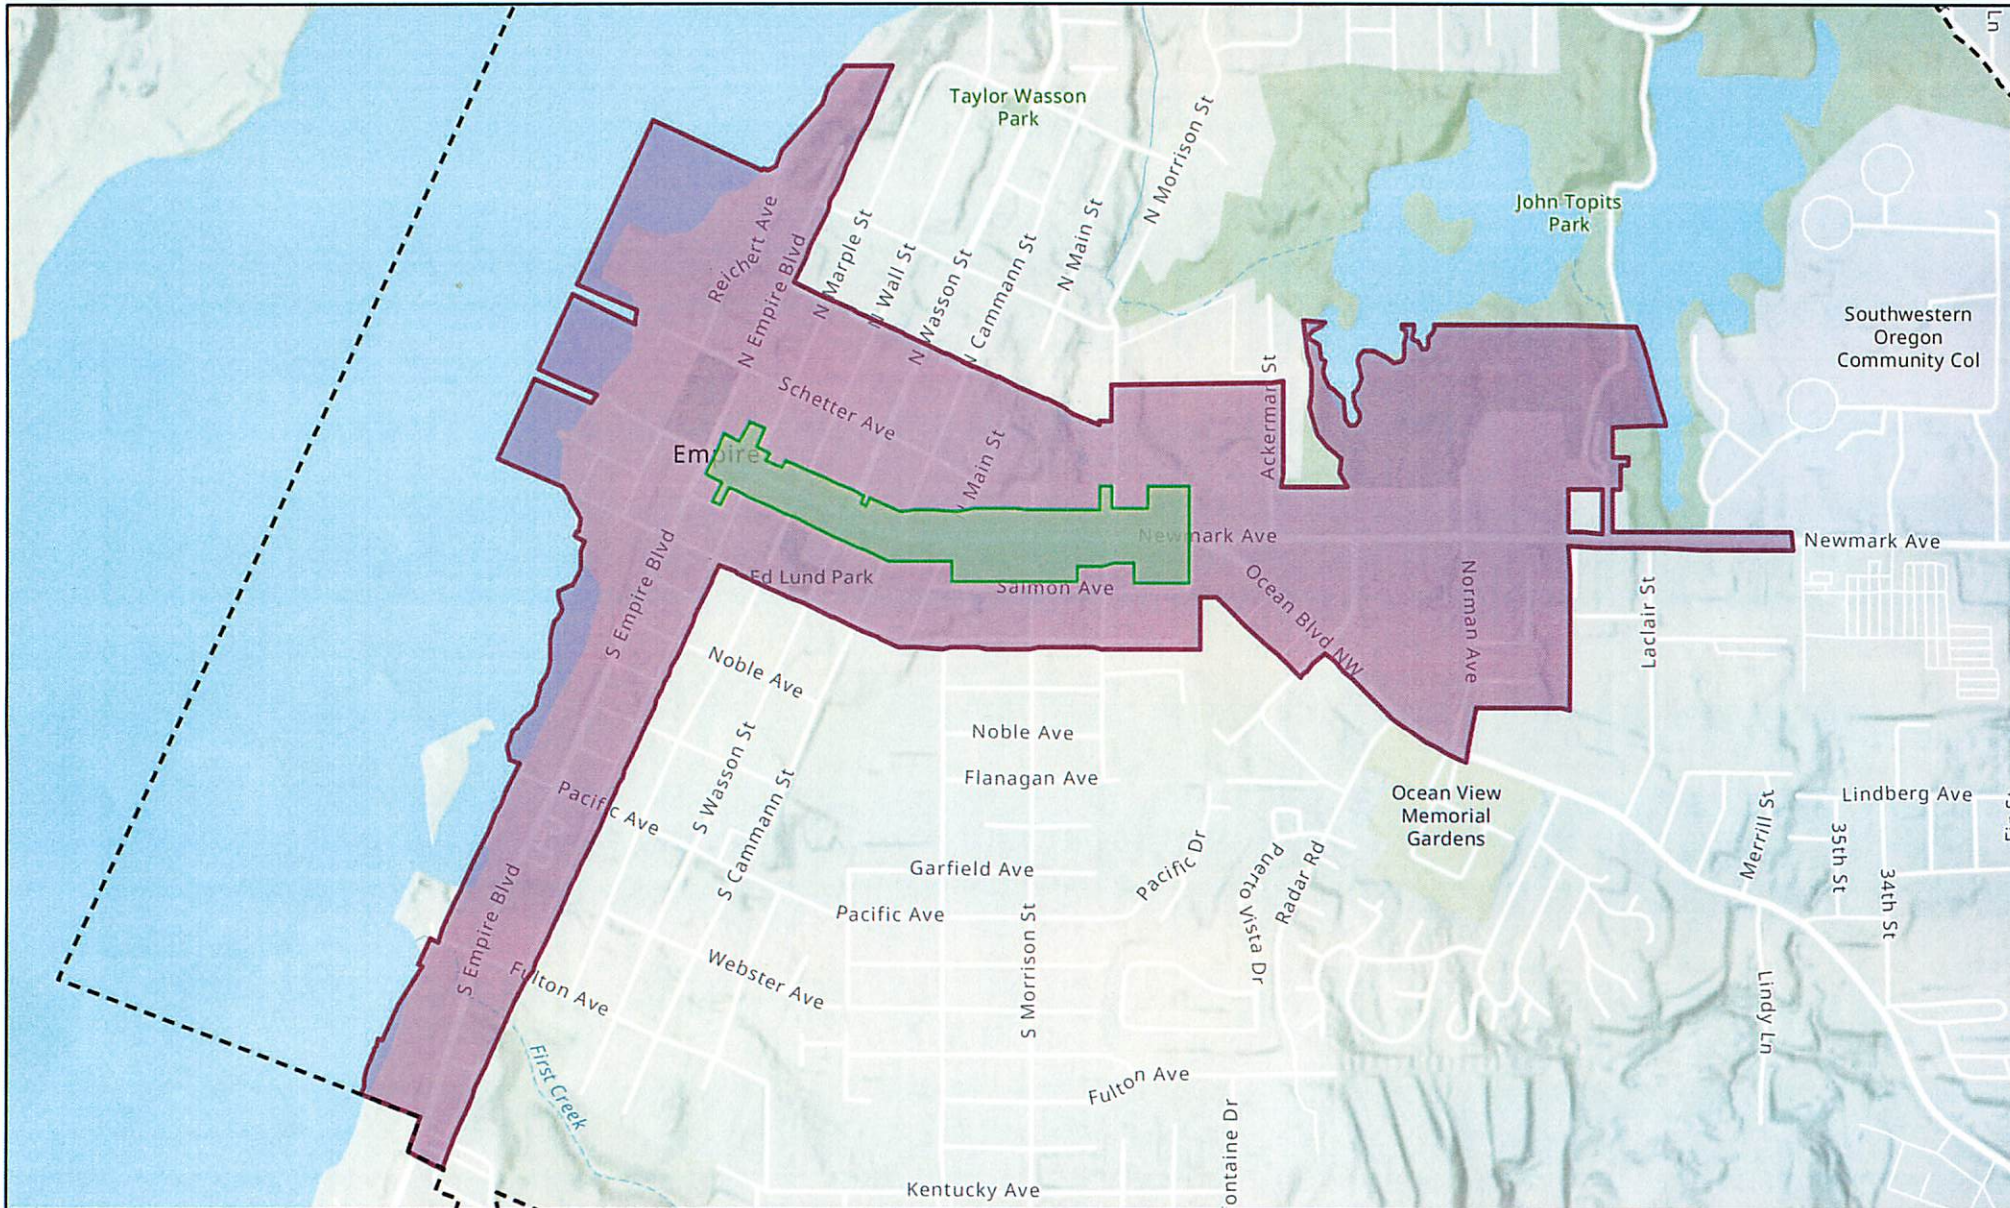

City of Coos Bay - WebMap

10/30/2023, 4:29:10 PM

DESIGN REVIEW AREA URBAN RENEWAL DISTRICTS

- EMPIRE
- EMPIRE
- COOS BAY CITY LIMITS

Esri, NASA, NGA, USGS, FEMA, Esri Community Maps Contributor State Parks, State of Oregon GEO, Esri, HERE, Garmin, GeoTechnologies, Inc, METI/NASA, USGS, Bureau of Land Management US Census Bureau, USDA